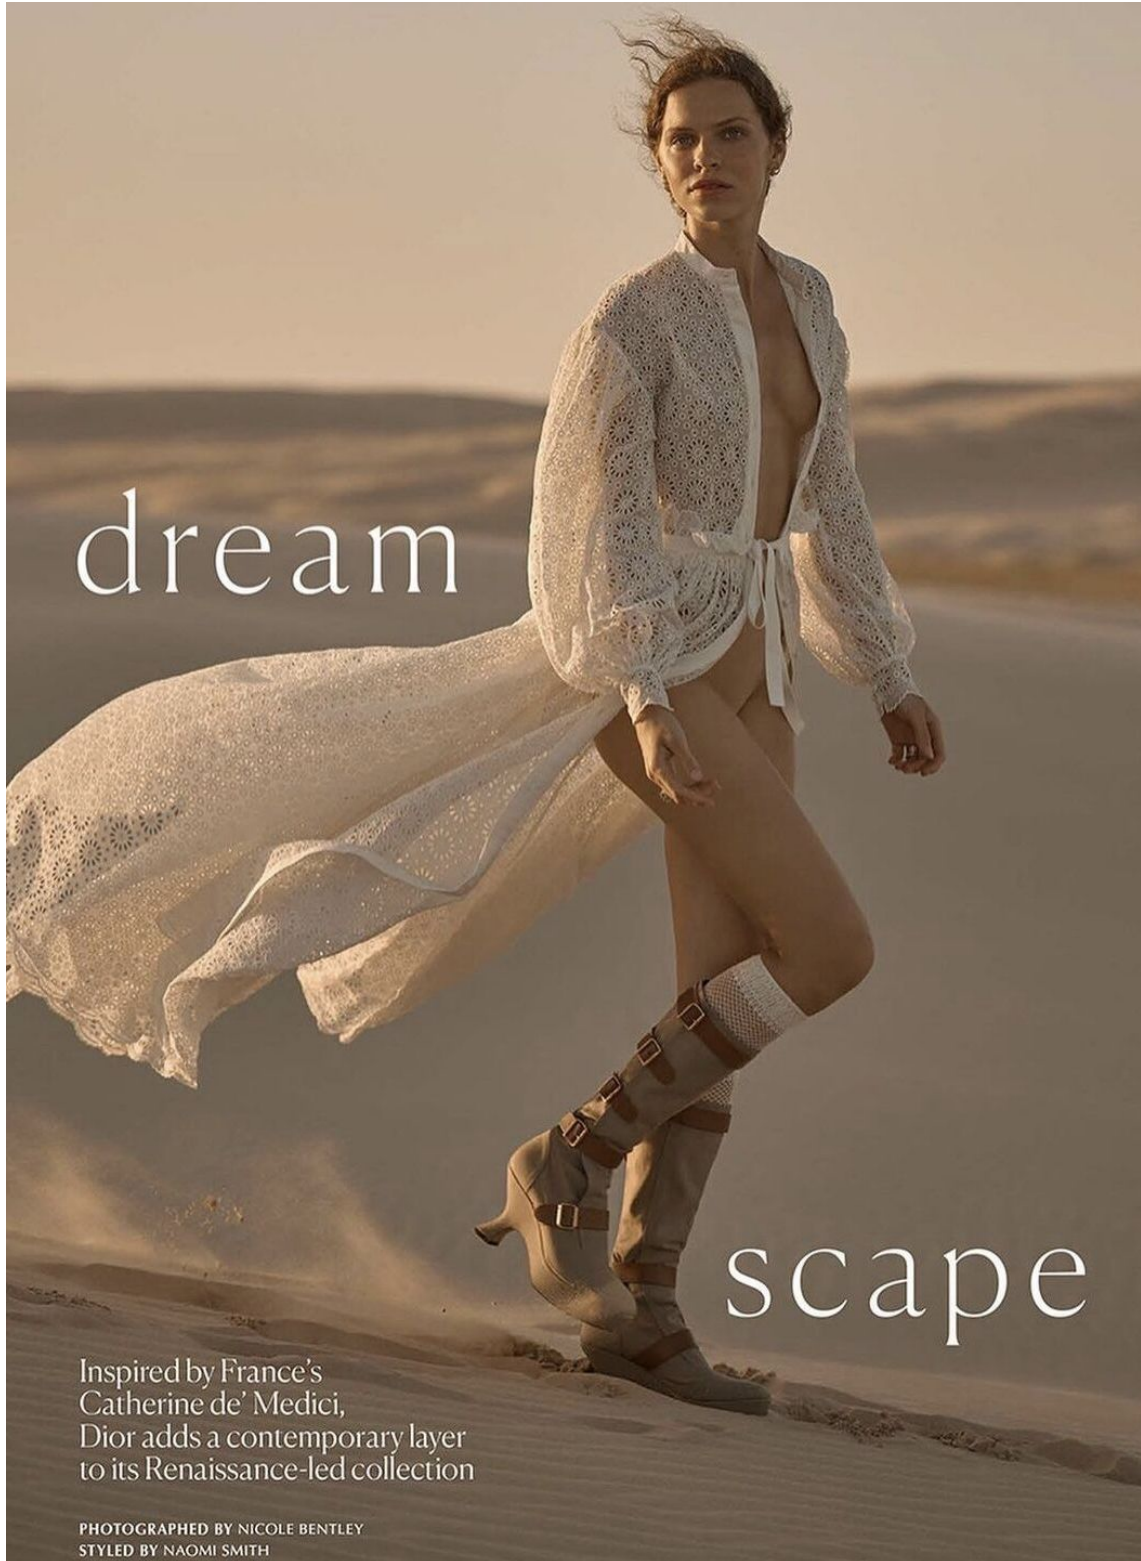

ANASTAZJA ROMEL

height 176 cm · bust 83 cm · cup B · waist 60 cm · hips 90 cm · dress 36
shoes size 39 · hair dark blonde · eyes blue

ANASTAZJA ROMEL

height 176 cm · bust 83 cm · cup B · waist 60 cm · hips 90 cm · dress 36
shoes size 39 · hair dark blonde · eyes blue

dream

scape

Inspired by France's
Catherine de' Medici,
Dior adds a contemporary layer
to its Renaissance-led collection

PHOTOGRAPHED BY NICOLE BENTLEY
STYLED BY NAOMI SMITH

MGM
MODELS

ANASTAZJA ROMEL

height 176 cm · bust 83 cm · cup B · waist 60 cm · hips 90 cm · dress 36